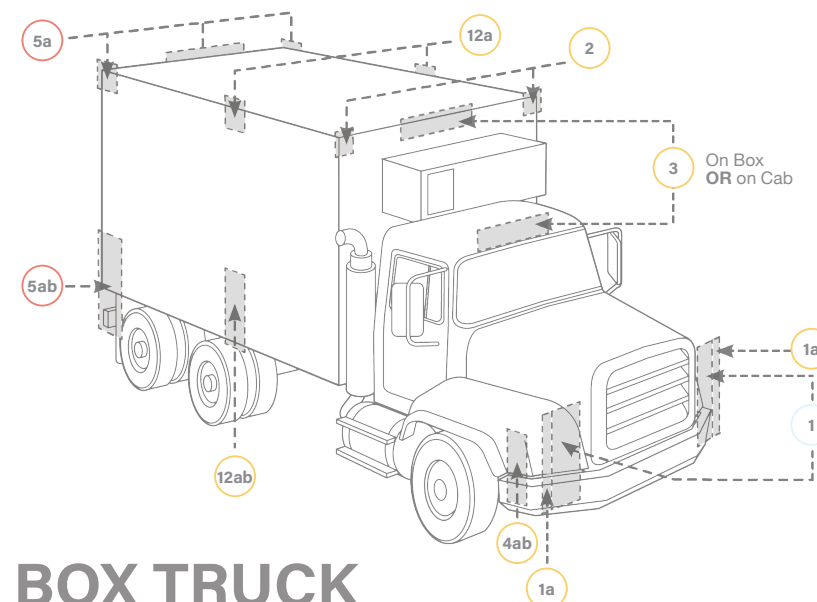

AT THE SPEED OF LIGHT

Learn more at truck-lite.com/finalmile

STEP VAN

 <p>LED PROJECTOR HEADLIGHTS 5X7" RECTANGULAR - CLEAR NEW Eye-catching design, rugged construction, best beam pattern on the market for increased light output where you need it. <i>3 Year Warranty.</i></p> <p>1</p>	 <p>33° SERIES MARKER CLEARANCE - YELLOW Versatile, convenient installation that only requires a 3/4" mounting hole, built with structural integrity to reduce downtime *Best-in-Class Dual Function Auxiliary options available. <i>Lifetime Warranty.</i></p> <p>4a</p>	 <p>33° SERIES MARKER CLEARANCE - RED Versatile, convenient installation that only requires a 3/4" mounting hole, built with structural integrity to reduce downtime *Best-in-Class Dual Function Auxiliary options available. <i>Lifetime Warranty.</i></p> <p>6</p>	 <p>33° SERIES LICENSE LIGHT- CLEAR License Lamp Solution that requires no mounting brackets for an easy-to-install application. <i>Lifetime Warranty.</i></p> <p>10</p>
 <p>SUPER 44° FRONT/PARK/TURN - YELLOW 6 Diode Signature Truck-Lite Pentastar Design, solid-state construction and sealed circuitry designed to last the life of your vehicle. <i>Lifetime Warranty.</i></p> <p>1a</p>	 <p>PEEL & STICK REFLECTOR - YELLOW Fast, Permanent installation designed to take extra force. <i>1 Year Warranty.</i></p> <p>4b</p>	 <p>33° SERIES MARKER CLEARANCE - RED Versatile, convenient installation that only requires a 3/4" mounting hole, built with structural integrity to reduce downtime *Best-in-Class Dual Function Auxiliary options available. <i>Lifetime Warranty.</i></p> <p>7</p>	 <p>33° SERIES MARKER CLEARANCE - YELLOW Versatile, convenient installation that only requires a 3/4" mounting hole, built with structural integrity to reduce downtime *Best-in-Class Dual Function Auxiliary options available. <i>Lifetime Warranty.</i></p> <p>12a</p>
 <p>33° SERIES MARKER CLEARANCE - YELLOW Versatile, convenient installation that only requires a 3/4" mounting hole, built with structural integrity to reduce downtime *Best-in-Class Dual Function Auxiliary options available. <i>Lifetime Warranty.</i></p> <p>2</p>	 <p>33° SERIES MARKER CLEARANCE - RED Versatile, convenient installation that only requires a 3/4" mounting hole, built with structural integrity to reduce downtime *Best-in-Class Dual Function Auxiliary options available. <i>Lifetime Warranty.</i></p> <p>5a</p>	 <p>SUPER 44° STOP/TURN/TAIL - RED 6 Diode Signature Truck-Lite Pentastar Design, solid-state construction and sealed circuitry designed to last the life of your vehicle. <i>Lifetime Warranty.</i></p> <p>8</p>	 <p>33° SERIES MARKER CLEARANCE - YELLOW Versatile, convenient installation that only requires a 3/4" mounting hole, built with structural integrity to reduce downtime *Best-in-Class Dual Function Auxiliary options available. <i>Lifetime Warranty.</i></p> <p>12ab</p>
 <p>33° SERIES MARKER CLEARANCE - YELLOW Versatile, convenient installation that only requires a 3/4" mounting hole, built with structural integrity to reduce downtime *Best-in-Class Dual Function Auxiliary options available. <i>Lifetime Warranty.</i></p> <p>3</p>	 <p>33° SERIES MARKER CLEARANCE - RED Versatile, convenient installation that only requires a 3/4" mounting hole, built with structural integrity to reduce downtime *Best-in-Class Dual Function Auxiliary options available. <i>Lifetime Warranty.</i></p> <p>5ab</p>	 <p>SUPER 44° BACK UP - CLEAR 6 Diode Signature Truck-Lite Pentastar Design, solid-state construction and sealed circuitry designed to last the life of your vehicle. <i>Lifetime Warranty.</i></p> <p>9</p>	<p>For a complete list of options visit truck-lite.com/finalmile</p>