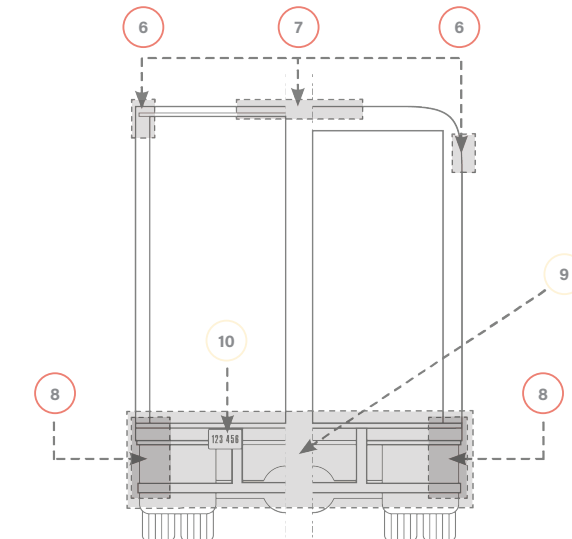

AT THE SPEED OF LIGHT

Learn more at truck-lite.com/finalmile

STEP VAN

 <p>LED PROJECTOR HEADLIGHTS 5X7" RECTANGULAR - CLEAR NEW Eye-catching design, rugged construction, best beam pattern on the market for increased light output where you need it. <i>3 Year Warranty.</i></p> <p>1</p>	 <p>33° SERIES MARKER CLEARANCE - YELLOW Versatile, convenient installation that only requires a 3/4" mounting hole, built with structural integrity to reduce downtime *Best-in-Class Dual Function Auxiliary options available. <i>Lifetime Warranty.</i></p> <p>4a</p>	 <p>33° SERIES MARKER CLEARANCE - RED Versatile, convenient installation that only requires a 3/4" mounting hole, built with structural integrity to reduce downtime *Best-in-Class Dual Function Auxiliary options available. <i>Lifetime Warranty.</i></p> <p>6</p>	 <p>33° SERIES LICENSE LIGHT- CLEAR License Lamp Solution that requires no mounting brackets for an easy-to-install application. <i>Lifetime Warranty.</i></p> <p>10</p>
 <p>SUPER 44° FRONT/PARK/TURN - YELLOW 6 Diode Signature Truck-Lite Pentastar Design, solid-state construction and sealed circuitry designed to last the life of your vehicle. <i>Lifetime Warranty.</i></p> <p>1a</p>	 <p>PEEL & STICK REFLECTOR - YELLOW Fast, Permanent installation designed to take extra force. <i>1 Year Warranty.</i></p> <p>4b</p>	 <p>33° SERIES MARKER CLEARANCE - RED Versatile, convenient installation that only requires a 3/4" mounting hole, built with structural integrity to reduce downtime *Best-in-Class Dual Function Auxiliary options available. <i>Lifetime Warranty.</i></p> <p>7</p>	 <p>33° SERIES MARKER CLEARANCE - YELLOW Versatile, convenient installation that only requires a 3/4" mounting hole, built with structural integrity to reduce downtime *Best-in-Class Dual Function Auxiliary options available. <i>Lifetime Warranty.</i></p> <p>12a</p>
 <p>33° SERIES MARKER CLEARANCE - YELLOW Versatile, convenient installation that only requires a 3/4" mounting hole, built with structural integrity to reduce downtime *Best-in-Class Dual Function Auxiliary options available. <i>Lifetime Warranty.</i></p> <p>2</p>	 <p>33° SERIES MARKER CLEARANCE - RED Versatile, convenient installation that only requires a 3/4" mounting hole, built with structural integrity to reduce downtime *Best-in-Class Dual Function Auxiliary options available. <i>Lifetime Warranty.</i></p> <p>5a</p>	 <p>SUPER 44° STOP/TURN/TAIL - RED 6 Diode Signature Truck-Lite Pentastar Design, solid-state construction and sealed circuitry designed to last the life of your vehicle. <i>Lifetime Warranty.</i></p> <p>8</p>	 <p>33° SERIES MARKER CLEARANCE - YELLOW Versatile, convenient installation that only requires a 3/4" mounting hole, built with structural integrity to reduce downtime *Best-in-Class Dual Function Auxiliary options available. <i>Lifetime Warranty.</i></p> <p>12ab</p>
 <p>33° SERIES MARKER CLEARANCE - YELLOW Versatile, convenient installation that only requires a 3/4" mounting hole, built with structural integrity to reduce downtime *Best-in-Class Dual Function Auxiliary options available. <i>Lifetime Warranty.</i></p> <p>3</p>	 <p>33° SERIES MARKER CLEARANCE - RED Versatile, convenient installation that only requires a 3/4" mounting hole, built with structural integrity to reduce downtime *Best-in-Class Dual Function Auxiliary options available. <i>Lifetime Warranty.</i></p> <p>5ab</p>	 <p>SUPER 44° BACK UP - CLEAR 6 Diode Signature Truck-Lite Pentastar Design, solid-state construction and sealed circuitry designed to last the life of your vehicle. <i>Lifetime Warranty.</i></p> <p>9</p>	<p>For a complete list of options visit truck-lite.com/finalmile</p>