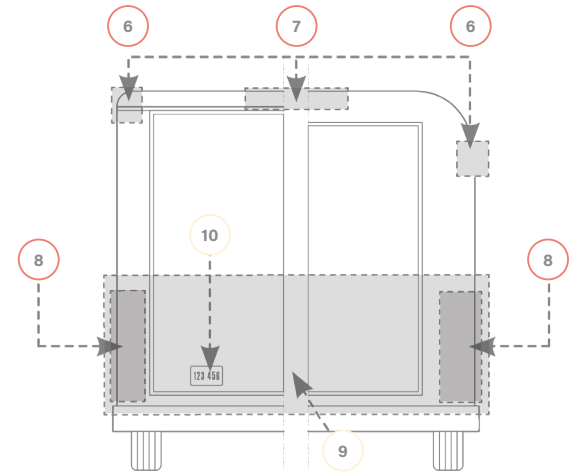

AT THE SPEED OF LIGHT

Learn more at truck-lite.com/finalmile

STEP VAN

 <p>LED PROJECTOR HEADLIGHTS 5X7" RECTANGULAR - CLEAR NEW Eye-catching design, rugged construction, best beam pattern on the market for increased light output where you need it. <i>3 Year Warranty.</i></p> <p>1</p>	 <p>33° SERIES MARKER CLEARANCE - YELLOW Versatile, convenient installation that only requires a 3/4" mounting hole, built with structural integrity to reduce downtime *Best-in-Class Dual Function Auxiliary options available. <i>Lifetime Warranty.</i></p> <p>4a</p>	 <p>33° SERIES MARKER CLEARANCE - RED Versatile, convenient installation that only requires a 3/4" mounting hole, built with structural integrity to reduce downtime *Best-in-Class Dual Function Auxiliary options available. <i>Lifetime Warranty.</i></p> <p>6</p>	 <p>33° SERIES LICENSE LIGHT- CLEAR License Lamp Solution that requires no mounting brackets for an easy-to-install application. <i>Lifetime Warranty.</i></p> <p>10</p>
 <p>SUPER 44° FRONT/PARK/TURN - YELLOW 6 Diode Signature Truck-Lite Pentastar Design, solid-state construction and sealed circuitry designed to last the life of your vehicle. <i>Lifetime Warranty.</i></p> <p>1a</p>	 <p>PEEL & STICK REFLECTOR - YELLOW Fast, Permanent installation designed to take extra force. <i>1 Year Warranty.</i></p> <p>4b</p>	 <p>33° SERIES MARKER CLEARANCE - RED Versatile, convenient installation that only requires a 3/4" mounting hole, built with structural integrity to reduce downtime *Best-in-Class Dual Function Auxiliary options available. <i>Lifetime Warranty.</i></p> <p>7</p>	 <p>33° SERIES MARKER CLEARANCE - YELLOW Versatile, convenient installation that only requires a 3/4" mounting hole, built with structural integrity to reduce downtime *Best-in-Class Dual Function Auxiliary options available. <i>Lifetime Warranty.</i></p> <p>12a</p>
 <p>33° SERIES MARKER CLEARANCE - YELLOW Versatile, convenient installation that only requires a 3/4" mounting hole, built with structural integrity to reduce downtime *Best-in-Class Dual Function Auxiliary options available. <i>Lifetime Warranty.</i></p> <p>2</p>	 <p>33° SERIES MARKER CLEARANCE - RED Versatile, convenient installation that only requires a 3/4" mounting hole, built with structural integrity to reduce downtime *Best-in-Class Dual Function Auxiliary options available. <i>Lifetime Warranty.</i></p> <p>5a</p>	 <p>SUPER 44° STOP/TURN/TAIL - RED 6 Diode Signature Truck-Lite Pentastar Design, solid-state construction and sealed circuitry designed to last the life of your vehicle. <i>Lifetime Warranty.</i></p> <p>8</p>	 <p>33° SERIES MARKER CLEARANCE - YELLOW Versatile, convenient installation that only requires a 3/4" mounting hole, built with structural integrity to reduce downtime *Best-in-Class Dual Function Auxiliary options available. <i>Lifetime Warranty.</i></p> <p>12ab</p>
 <p>33° SERIES MARKER CLEARANCE - YELLOW Versatile, convenient installation that only requires a 3/4" mounting hole, built with structural integrity to reduce downtime *Best-in-Class Dual Function Auxiliary options available. <i>Lifetime Warranty.</i></p> <p>3</p>	 <p>33° SERIES MARKER CLEARANCE - RED Versatile, convenient installation that only requires a 3/4" mounting hole, built with structural integrity to reduce downtime *Best-in-Class Dual Function Auxiliary options available. <i>Lifetime Warranty.</i></p> <p>5ab</p>	 <p>SUPER 44° BACK UP - CLEAR 6 Diode Signature Truck-Lite Pentastar Design, solid-state construction and sealed circuitry designed to last the life of your vehicle. <i>Lifetime Warranty.</i></p> <p>9</p>	<p>For a complete list of options visit truck-lite.com/finalmile</p>