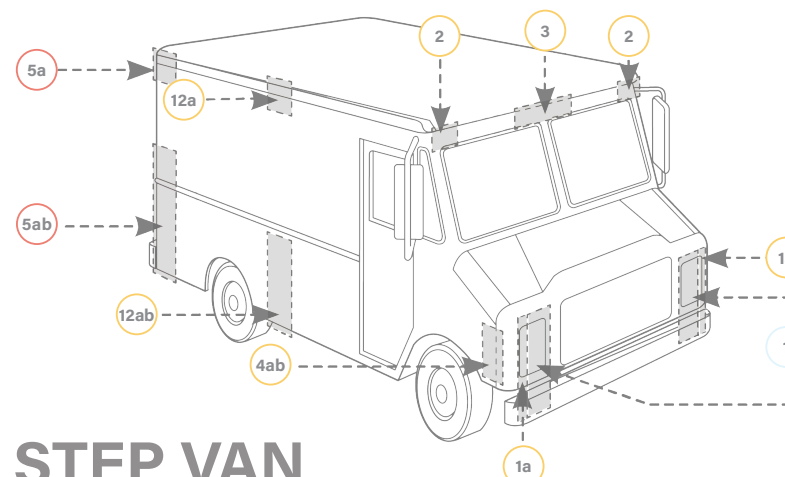

AT THE SPEED OF LIGHT

Learn more at truck-lite.com/finalmile

STEP VAN

 <p>LED PROJECTOR HEADLIGHTS 5X7" RECTANGULAR - CLEAR NEW Eye-catching design, rugged construction, best beam pattern on the market for increased light output where you need it. <i>3 Year Warranty.</i></p> <p>1</p>	 <p>33° SERIES MARKER CLEARANCE - YELLOW Versatile, convenient installation that only requires a 3/4" mounting hole, built with structural integrity to reduce downtime *Best-in-Class Dual Function Auxiliary options available. <i>Lifetime Warranty.</i></p> <p>4a</p>	 <p>33° SERIES MARKER CLEARANCE - RED Versatile, convenient installation that only requires a 3/4" mounting hole, built with structural integrity to reduce downtime *Best-in-Class Dual Function Auxiliary options available. <i>Lifetime Warranty.</i></p> <p>6</p>	 <p>33° SERIES LICENSE LIGHT- CLEAR License Lamp Solution that requires no mounting brackets for an easy-to-install application. <i>Lifetime Warranty.</i></p> <p>10</p>
 <p>SUPER 44° FRONT/PARK/TURN - YELLOW 6 Diode Signature Truck-Lite Pentastar Design, solid-state construction and sealed circuitry designed to last the life of your vehicle. <i>Lifetime Warranty.</i></p> <p>1a</p>	 <p>PEEL & STICK REFLECTOR - YELLOW Fast, Permanent installation designed to take extra force. <i>1 Year Warranty.</i></p> <p>4b</p>	 <p>33° SERIES MARKER CLEARANCE - RED Versatile, convenient installation that only requires a 3/4" mounting hole, built with structural integrity to reduce downtime *Best-in-Class Dual Function Auxiliary options available. <i>Lifetime Warranty.</i></p> <p>7</p>	 <p>33° SERIES MARKER CLEARANCE - YELLOW Versatile, convenient installation that only requires a 3/4" mounting hole, built with structural integrity to reduce downtime *Best-in-Class Dual Function Auxiliary options available. <i>Lifetime Warranty.</i></p> <p>12a</p>
 <p>33° SERIES MARKER CLEARANCE - YELLOW Versatile, convenient installation that only requires a 3/4" mounting hole, built with structural integrity to reduce downtime *Best-in-Class Dual Function Auxiliary options available. <i>Lifetime Warranty.</i></p> <p>2</p>	 <p>33° SERIES MARKER CLEARANCE - RED Versatile, convenient installation that only requires a 3/4" mounting hole, built with structural integrity to reduce downtime *Best-in-Class Dual Function Auxiliary options available. <i>Lifetime Warranty.</i></p> <p>5a</p>	 <p>SUPER 44° STOP/TURN/TAIL - RED 6 Diode Signature Truck-Lite Pentastar Design, solid-state construction and sealed circuitry designed to last the life of your vehicle. <i>Lifetime Warranty.</i></p> <p>8</p>	 <p>33° SERIES MARKER CLEARANCE - YELLOW Versatile, convenient installation that only requires a 3/4" mounting hole, built with structural integrity to reduce downtime *Best-in-Class Dual Function Auxiliary options available. <i>Lifetime Warranty.</i></p> <p>12ab</p>
 <p>33° SERIES MARKER CLEARANCE - YELLOW Versatile, convenient installation that only requires a 3/4" mounting hole, built with structural integrity to reduce downtime *Best-in-Class Dual Function Auxiliary options available. <i>Lifetime Warranty.</i></p> <p>3</p>	 <p>33° SERIES MARKER CLEARANCE - RED Versatile, convenient installation that only requires a 3/4" mounting hole, built with structural integrity to reduce downtime *Best-in-Class Dual Function Auxiliary options available. <i>Lifetime Warranty.</i></p> <p>5ab</p>	 <p>SUPER 44° BACK UP - CLEAR 6 Diode Signature Truck-Lite Pentastar Design, solid-state construction and sealed circuitry designed to last the life of your vehicle. <i>Lifetime Warranty.</i></p> <p>9</p>	<p>For a complete list of options visit truck-lite.com/finalmile</p>