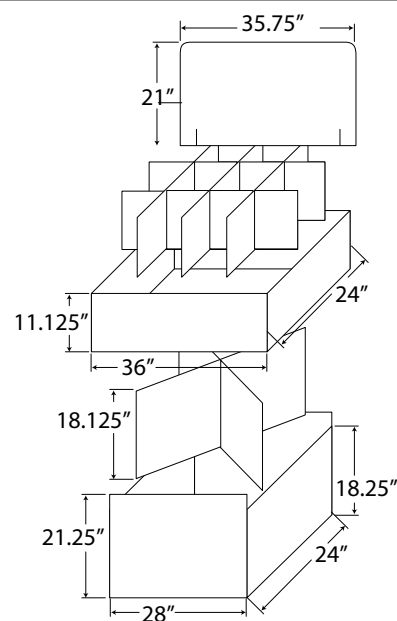

12-Bin Merchandising Display Kit

FEATURES & BENEFITS

- Easy to assemble display offers a quick and simple merchandising unit for storefront use
- When purchasing 55630 Kit + Inventory Bundle, Merchandising Display is included free of charge with product
- Constructed of heavy-weight corrugated cardboard, designed to be refreshed every time stock is sold out
- Sectioned into 12 compartments, to sort and display your Truck-Lite lighting products for easy presentation and increased sales
- Features full color graphic decals, including a planogram for a recommended arrangement of incandescent lighting products
- 55630 Kit contains common replacement lamps, including 10, 15, 19 and 30 Series Marker/Clearance Lamps, 40 and 60 Series Stop, Turn & Tail and Turn Signal Lamps, and the 80360 Rubber Multi-Purpose Work Lamp
- Internal reinforcements add stability to display and products

TECHNICAL SPECIFICATIONS

Materials:

- Corrugated cardboard
- Peel 'N Stick Graphics

Kit Components:

55630 Kit Contains:

- 1x 55626 Cardboard Display Box
- 1x 55627 Truck-Lite Decal
- 1x 55628 Planogram Decal
- 75x 10202R M/C Lamps
- 75x 10202Y M/C Lamps
- 75x 15200R M/C Lamps
- 75x 15200Y M/C Lamps
- 75x 19200R M/C Lamps
- 75x 19200Y M/C Lamps
- 75x 30200R M/C Lamps
- 75x 30200Y M/C Lamps
- 50x 40282R S/T/T Lamps
- 50x 60202R S/T/T Lamps
- 50x 60215Y T/S Lamps
- 24x 80360 Rubber M/P Work Lamps

55629 Kit Contains:

- 1x 55626 Cardboard Display Box
- 2x 55637 Truck-Lite Decal

PART NUMBERS

Part No.	Description	Std. Ctn. Qty.
55630	Merchandising Display Kit & Inventory Bundle	1
55629	Merchandising Display Kit	1