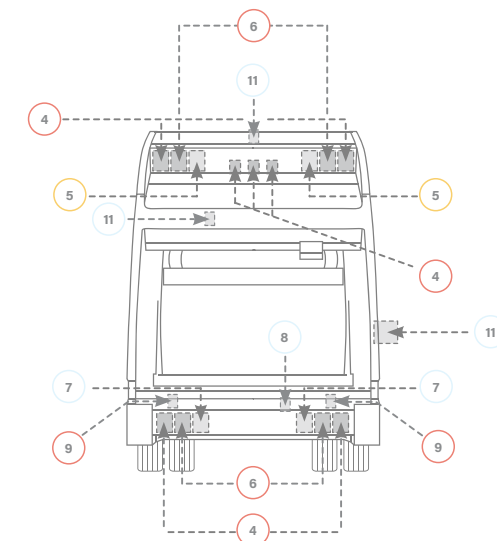

A **Clariance Technologies** Company

As our Essential Workers, Municipalities & Waste teams continue to work through it all, whether it is inclement weather, high traffic areas, or a national crisis. Our communities rely on the public works department to keep our roadways safe and clean.

Truck-Lite premium lighting is FMVSS 108, CVSS 108, DOT & SAE Compliant. Designed, manufactured, and tested in-house, our product is backed by a premium warranty to deliver quality and reliability, built tough enough to withstand any condition.

Truck-Lite leads with an understanding of industry challenges affecting our customers' businesses, backed by a technology-focused infrastructure with global reach to provide superior value to customers **AT THE SPEED OF LIGHT.**

AT THE SPEED OF LIGHT

Learn more at truck-lite.com/municipalitywaste

DUMP TRUCK

LED PROJECTOR HEADLIGHTS
6" ROUND - CLEAR
NEW Eye-catching design, rugged construction, best beam pattern on the market for increased light output where you need it. **3 Year Warranty.**

1

LED WARNING LIGHTS
AMBER - SUPER 44 - NEW
Our New LED Warning Lights meet a higher performance - Class 1 J595, are designed with Truck-Lite signature styling and industry compliant specifications, backed by a leading warranty and offer a heated option for extra safety during winter months. **Lifetime Warranty.**

5

PEEL & STICK REFLECTOR - RED
Fast, Permanent installation designed to take extra force. **1 Year Warranty.**

9

SUPER 44° FRONT/PARK/TURN - AMBER
6 Diode Signature Truck-Lite Pentastar Design, solid-state construction and sealed circuitry designed to last the life of your vehicle. **Lifetime Warranty.**

2