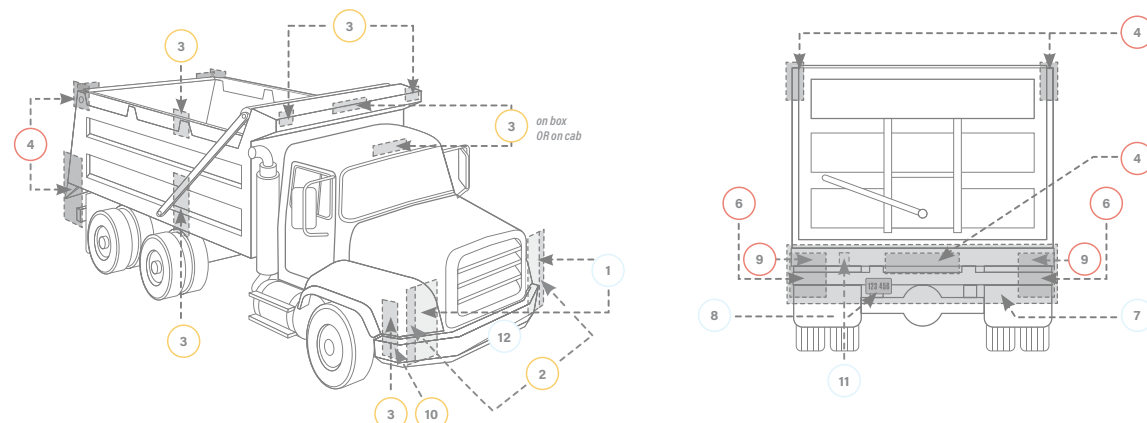

DUMP TRUCK

LED PROJECTOR HEADLIGHTS
6" ROUND - CLEAR
NEW Eye-catching design, rugged construction, best beam pattern on the market for increased light output where you need it. **3 Year Warranty.**

1

LED WARNING LIGHTS
AMBER - SUPER 44 - NEW
Our New LED Warning Lights meet a higher performance - Class 1 J595, are designed with Truck-Lite signature styling and industry compliant specifications, backed by a leading warranty and offer a heated option for extra safety during winter months. **Lifetime Warranty.**

5

PEEL & STICK REFLECTOR - RED
Fast, Permanent installation designed to take extra force. **1 Year Warranty.**

9

SUPER 44° FRONT/PARK/TURN - AMBER
6 Diode Signature Truck-Lite Pentastar Design, solid-state construction and sealed circuitry designed to last the life of your vehicle. **Lifetime Warranty.**

2

SUPER 44° STOP/TURN/TAIL - RED
6 Diode Signature Truck-Lite Pentastar Design, solid-state construction and sealed circuitry designed to last the life of your vehicle. **Lifetime Warranty.**

6

PEEL & STICK REFLECTOR - AMBER
Fast, Permanent installation designed to take extra force. **1 Year Warranty.**

10

33° SERIES MARKER CLEARANCE - AMBER
Versatile, convenient installation that only requires a 3/4" mounting hole, built with structural integrity to reduce downtime *Best-in-Class Dual Function Auxiliary options available. **Lifetime Warranty.**

3

SUPER 44° BACK UP - CLEAR
6 Diode Signature Truck-Lite Pentastar Design, solid-state construction and sealed circuitry designed to last the life of your vehicle. **Lifetime Warranty.**

7

WORK LIGHTS SIGNAL STAT HIGH OUTPUT WORK LAMPS
Backed by an industry-leading warranty and available in multiple beam patterns, each lamp is designed and tested to perform in any situation throughout the life of your vehicle. **2 Year Warranty.**

11

33° SERIES MARKER CLEARANCE - RED
Versatile, convenient installation that only requires a 3/4" mounting hole, built with structural integrity to reduce downtime *Best-in-Class Dual Function Auxiliary options available. **Lifetime Warranty.**

4

33° SERIES LICENSE LIGHT - CLEAR
License Lamp Solution that requires no mounting brackets for an easy-to-install application. **Lifetime Warranty.**

8

SNOW PLOW KITS LEGACY LED HEADLIGHTS
equipped as a Snow Plow Kit with heated lens, designed with military grade durability and DOT compliant lighting for a crisper and whiter light output increasing visibility during the harsh winter months. **3 Year Warranty.**

12

For a complete list of options visit truck-lite.com/municipalitywaste