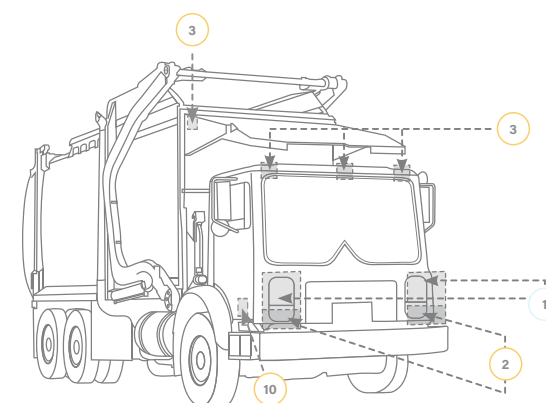

GARBAGE TRUCK