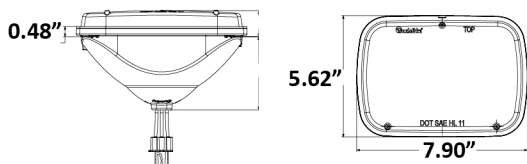

PART NUMBER	DESCRIPTION	VOLTAGE	AMPERAGE	HOUSING	LENS	CONNECTOR
27450C	LED Headlight, 5"X7"	12 V - 24 V	1.45 A - 2.95 A	Aluminum	Polycarbonate	H4