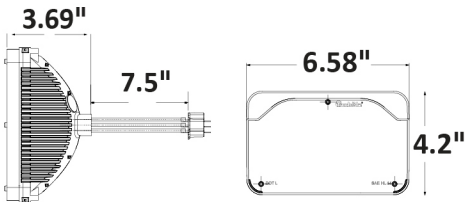

CMVSS 108
FMVSS 108

7" ROUND LED HEADLIGHTS

PART NUMBER	DESCRIPTION	VOLTAGE	AMPERAGE	HOUSING	LENS	CONNECTOR
27270C	LED Headlight, 7" round	12 V - 24 V	1.45 A - 2.95 A	Aluminum	Polycarbonate	H4
27275C	LED Headlight, 7" round, heated	12 V - 24 V	2.2 A - 3.85 A	Aluminum	Polycarbonate	H4

CMVSS 108
FMVSS 108

4" x 6" LED HEADLIGHTS

27640C

PART NUMBER	DESCRIPTION	VOLTAGE	AMPERAGE	HOUSING	LENS	CONNECTOR
27640C	LED Headlight, 4"x6", low beam	12 V - 24 V	0.75 A - 1.2 A	Aluminum	Polycarbonate	H4
27645C	LED Headlight, 4"x6", high beam	12 V - 24 V	0.75 A - 1.2 A	Aluminum	Polycarbonate	H4

CMVSS 108
FMVSS 108

5" x 7" LED HEADLIGHT

PART NUMBER	DESCRIPTION	VOLTAGE	AMPERAGE	HOUSING	LENS	CONNECTOR
27450C	LED Headlight, 5"X7"	12 V - 24 V	1.45 A - 2.95 A	Aluminum	Polycarbonate	H4