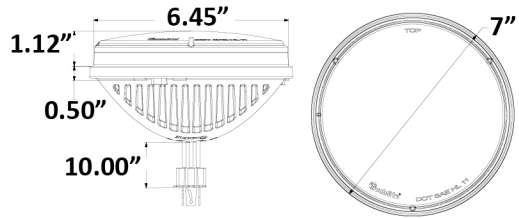

7" ROUND LED HEADLIGHTS

27270C

27275C

PART NUMBER	DESCRIPTION	VOLTAGE	AMPERAGE	HOUSING	LENS	CONNECTOR
27270C	LED Headlight, 7" round	12 V - 24 V	1.45 A - 2.95 A	Aluminum	Polycarbonate	H4
27275C	LED Headlight, 7" round, heated	12 V - 24 V	2.2 A - 3.85 A	Aluminum	Polycarbonate	H4